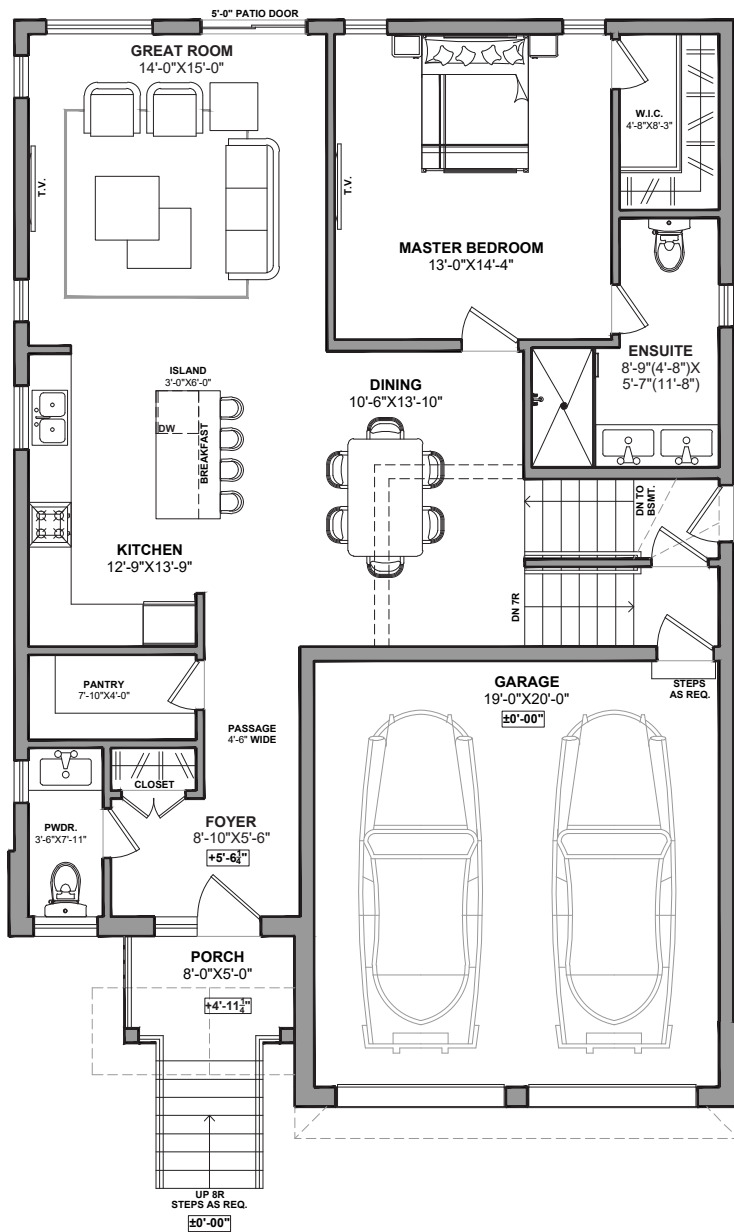

Lot-3 Fairview

1967 sq.ft.

1967 SQ.FT.

FIRST FLOOR : 1179 SQ.FT.

LOFT FLOOR : 788 SQ.FT.

BASEMENT PLAN

Notes:

- Base prices are subject to change.
- Prices include HST with rebate going to the builder.
- Prices do not include Lot Premiums on enlarged/pie shaped lots.
- The builder reserves the right to make exterior finish selections for the purchaser if selections are not made in a timely fashion.
- The height of the main floor ceiling is 9'.