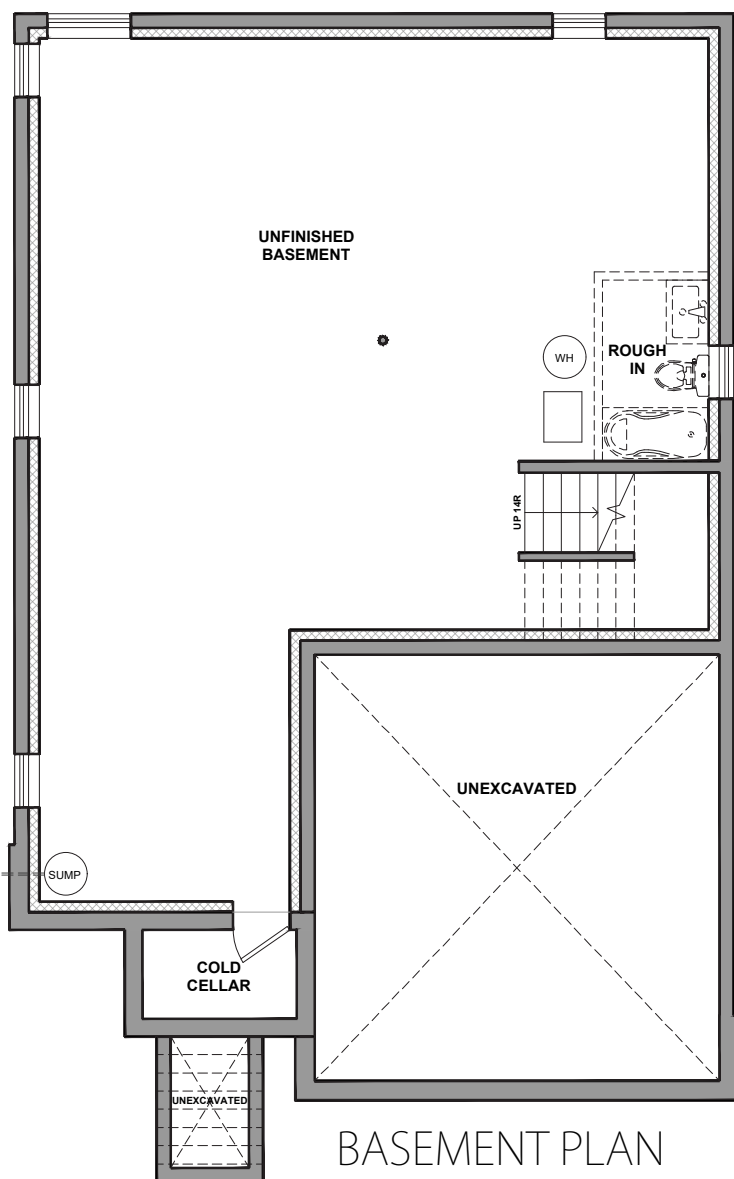

Lot-3 Fairview

1967 sq.ft.

1967 SQ.FT.

FIRST FLOOR : 1179 SQ.FT.

LOFT FLOOR : 788 SQ.FT.

BASEMENT PLAN

Notes:

- Base prices are subject to change.
- Prices include HST with rebate going to the builder.
- Prices do not include Lot Premiums on enlarged/pie shaped lots.
- The builder reserves the right to make exterior finish selections for the purchaser if selections are not made in a timely fashion.
- The height of the main floor ceiling is 9'.