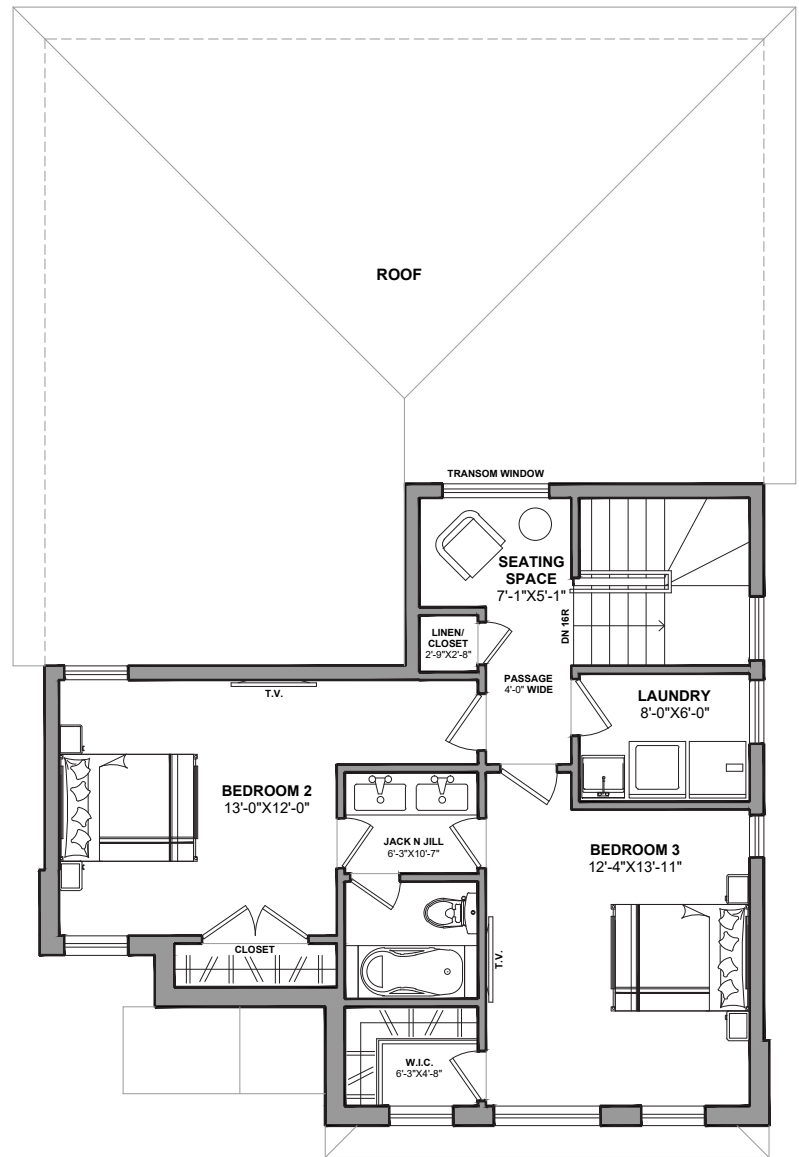

Lot-3 Fairview

1967 sq.ft.

1967 SQ.FT.

FIRST FLOOR : 1179 SQ.FT.

LOFT FLOOR : 788 SQ.FT.

BASEMENT PLAN

Notes:

- Base prices are subject to change.
- Prices include HST with rebate going to the builder.
- Prices do not include Lot Premiums on enlarged/pie shaped lots.
- The builder reserves the right to make exterior finish selections for the purchaser if selections are not made in a timely fashion.
- The height of the main floor ceiling is 9'.